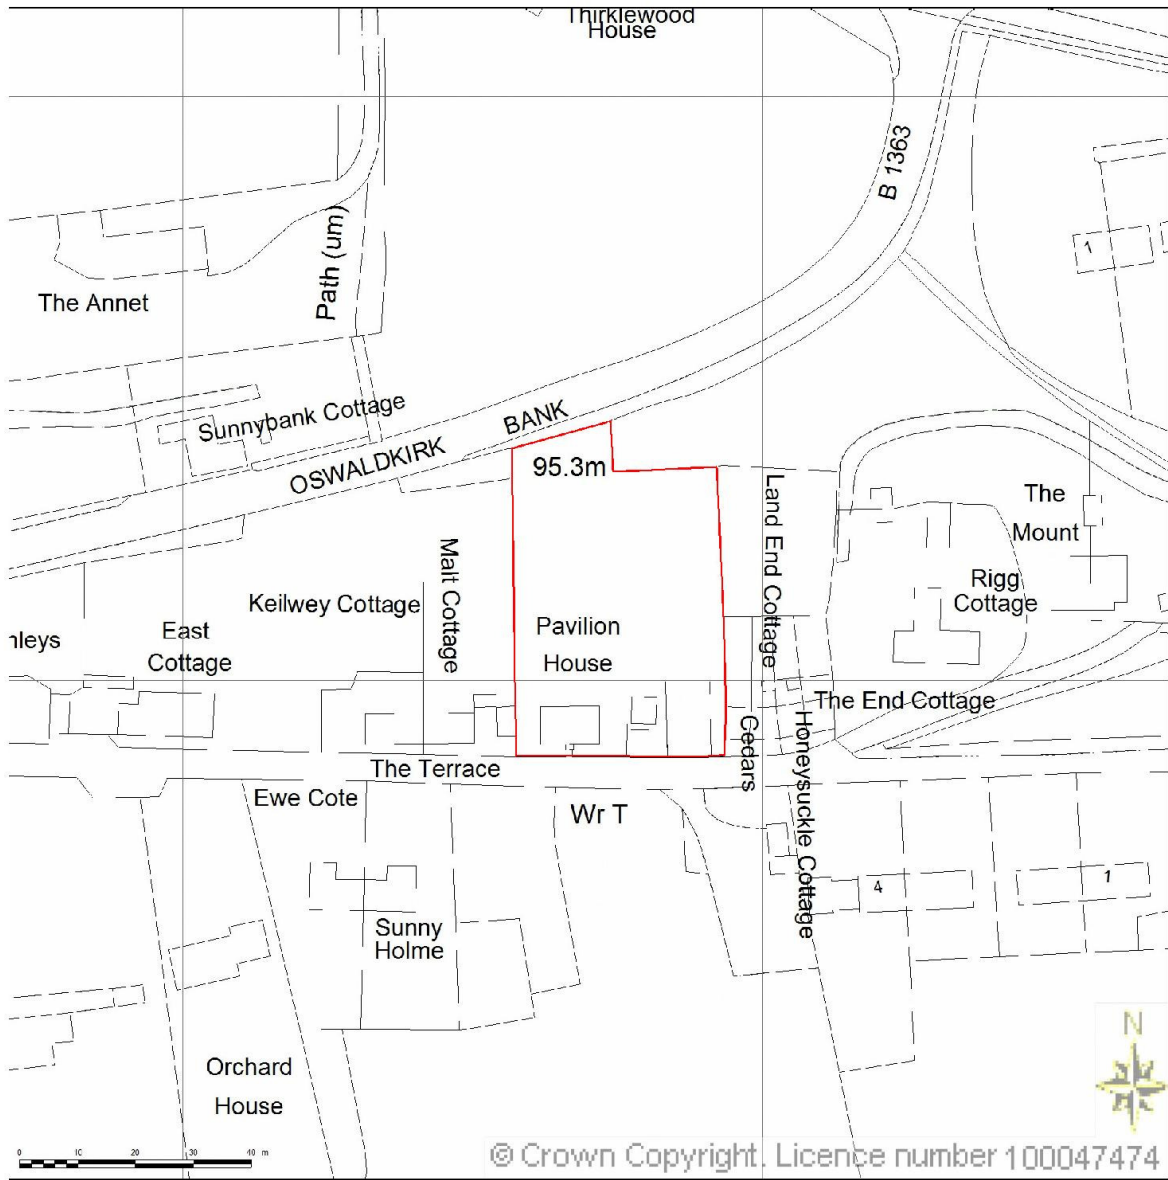

SITE LOCATION PLAN  
AREA 4 HA  
SCALE 1:1250  
CENTRE COORDINATES: 462570, 479115

THIS COPY HAD BEEN MADE BY OR WITH THE AUTHORITY OF RYEDALE DISTRICT COUNCIL PURSUANT TO SECTION 47 OF THE COPYRIGHT DESIGNS AND PATENTS ACT 1988. UNLESS THAT ACT PROVIDES A RELEVANT EXCEPTION TO COPYRIGHT, THE COPY MUST NOT BE COPIED WITHOUT THE PRIOR PERMISSION OF THE COPYRIGHT OWNER.